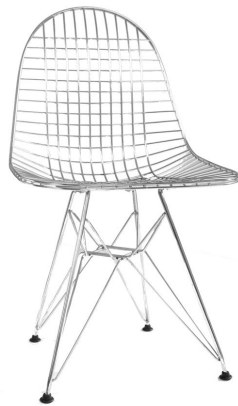

HONORMILL

NEED ASSISTANCE OR CUSTOM QUOTE? CALL: 212-560-5977 www.HONORMILL.com

Depew | easy Wire Chair

\$349.00

Description

Our Depew wire chair collection includes replicas of the classic wire DKR chair and are ideal options for every day use as a dining, side, waiting room, or accent chair in the modern home or office. True to the original, this chair is constructed with an Eiffel wire base and frame of polished stainless steel. If you have a specific requirement for a project, we're happy to help. Please contact one of our professionals to discuss your requirements.

Additional Information

SKU	S124370
Dimensions	19"w x 20"d x 32.25"h This item is sourced from different vendors so actual sizes may vary. If you require exact dimensions, please call an associate to assist you.
Inspired by Designer	Charles & Ray easy
Designer Brand	easy
Type	Reproduction
Style	Mid-Century Modern