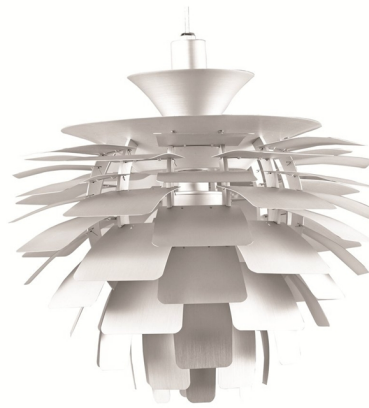

HONORMILL

NEED ASSISTANCE OR CUSTOM QUOTE? CALL: 212-560-5977 www.HONORMILL.com

Lincoln Chandelier

\$1,108.00

Description

This is our reproduction poulsen PH artichoke chandelier. PH Artichoke was designed in 1958 by Poul Henningsen for the Langelinie Pavillon restaurant in Copenhagen, where it still hangs today. PH Artichoke has a world-famous unique sculptural aesthetic, and is viewed internationally as an iconic design. The fixture displays 72 leaves, positioned to provide totally glare-free light from any angle. Our replica is true to the original overall look of the lamp with the same hand crafted attention to detail. Made of brushed aluminum.

Available in white and silver.

Additional Information

SKU	S124860
Dimensions	<ul style="list-style-type: none">• Dimensions: 23"H x 23"W x 23"D• Product Weight: 15lbs.• Shipping Dimensions: 25"H x 25"W x 25"D• Shipping Weight: 25lbs. • Features <ul style="list-style-type: none">- Made of aluminum 42 leaves 56" Cord <ul style="list-style-type: none">- UL approved- Uses 1 E26 bulb, maximum watt 60- Bulb Not Included
Designer Brand	HONORMILL