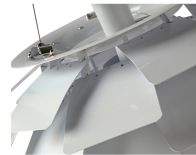

HONORMILL

NEED ASSISTANCE OR CUSTOM QUOTE? CALL: 212-560-5977 www.HONORMILL.com

Lincoln Chandelier

\$1,108.00

Description

This is our reproduction poulsen PH artichoke chandelier. PH Artichoke was designed in 1958 by Poul Henningsen for the Langelinie Pavillon restaurant in Copenhagen, where it still hangs today. PH Artichoke has a world-famous unique sculptural aesthetic, and is viewed internationally as an iconic design. The fixture displays 72 leaves, positioned to provide totally glare-free light from any angle. Our replica is true to the original overall look of the lamp with the same hand crafted attention to detail. Made of brushed aluminum.

Available in white and silver.

Additional Information

SKU	S124860
Dimensions	<ul style="list-style-type: none">• Dimensions: 23"H x 23"W x 23"D• Product Weight: 15lbs.• Shipping Dimensions: 25"H x 25"W x 25"D• Shipping Weight: 25lbs. • Features <ul style="list-style-type: none">- Made of aluminum 42 leaves 56" Cord <ul style="list-style-type: none">- UL approved- Uses 1 E26 bulb, maximum watt 60- Bulb Not Included
Designer Brand	HONORMILL