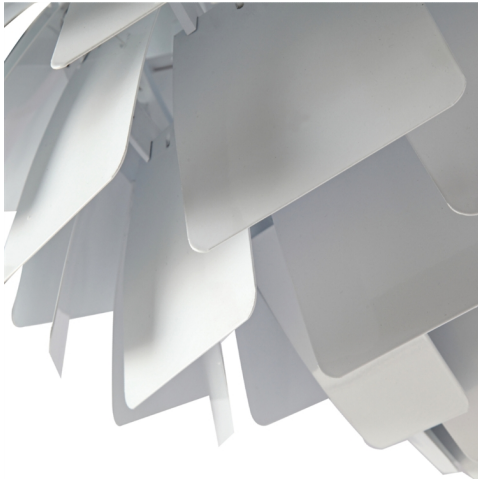

HONORMILL

NEED ASSISTANCE OR CUSTOM QUOTE? CALL: 212-560-5977 www.HONORMILL.com

Lincoln Chandelier

\$1,108.00

Description

This is our reproduction poulsen PH artichoke chandelier. PH Artichoke was designed in 1958 by Poul Henningsen for the Langelinie Pavillon restaurant in Copenhagen, where it still hangs today. PH Artichoke has a world-famous unique sculptural aesthetic, and is viewed internationally as an iconic design. The fixture displays 72 leaves, positioned to provide totally glare-free light from any angle. Our replica is true to the original overall look of the lamp with the same hand crafted attention to detail. Made of brushed aluminum.

Available in white and silver.

Additional Information

SKU	S124860
Dimensions	<ul style="list-style-type: none">• Dimensions: 23"H x 23"W x 23"D• Product Weight: 15lbs.• Shipping Dimensions: 25"H x 25"W x 25"D• Shipping Weight: 25lbs. • Features <ul style="list-style-type: none">- Made of aluminum 42 leaves 56" Cord <ul style="list-style-type: none">- UL approved- Uses 1 E26 bulb, maximum watt 60- Bulb Not Included
Designer Brand	HONORMILL