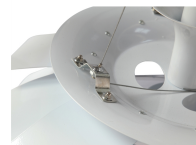

HONORMILL

NEED ASSISTANCE OR CUSTOM QUOTE? CALL: 212-560-5977 www.HONORMILL.com

Lincoln Chandelier

\$1,108.00

Description

This is our reproduction poulsen PH artichoke chandelier. PH Artichoke was designed in 1958 by Poul Henningsen for the Langelinie Pavillon restaurant in Copenhagen, where it still hangs today. PH Artichoke has a world-famous unique sculptural aesthetic, and is viewed internationally as an iconic design. The fixture displays 72 leaves, positioned to provide totally glare-free light from any angle. Our replica is true to the original overall look of the lamp with the same hand crafted attention to detail. Made of brushed aluminum.

Available in white and silver.

Additional Information

SKU	S124860
Dimensions	<ul style="list-style-type: none">• Dimensions: 23"H x 23"W x 23"D• Product Weight: 15lbs.• Shipping Dimensions: 25"H x 25"W x 25"D• Shipping Weight: 25lbs. • Features <ul style="list-style-type: none">- Made of aluminum 42 leaves 56" Cord <ul style="list-style-type: none">- UL approved- Uses 1 E26 bulb, maximum watt 60- Bulb Not Included
Designer Brand	HONORMILL