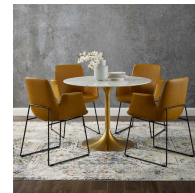

HONORMILL

NEED ASSISTANCE OR CUSTOM QUOTE? CALL: 212-560-5977 www.HONORMILL.com

Sandlake | Saarinen 40" Round Tulip Dining Table - Gold Base

\$1,132.00

Description

Popular options for the modern home's living and dining rooms, our versatile Sandlake collection includes quality reproductions of the classic mid-century tulip table design. This 40" round tulip dining table is true to the original proportions, with a gold tapered pedestal cast aluminum base featuring a scratch and chip-resistant lacquer in a light gloss finish. The beveled edge table top is crafted from durable artificial marble which offers an equally attractive, but lightweight, alternative to natural stone at a more affordable price point. Our replica tulip dining, coffee, side, and bar tables are available in a wide selection of custom sizes, configurations, and materials. Complete the look by adding our Sandspoint tulip chair and armchair collection, as a matching side dining chair. If you have a specific requirement for a project, we're happy to help. Please contact one of our professionals to discuss your requirements.

Additional Information

SKU	S125793
Dimensions	39.5"L x 39.5"W x 29.5"H Top: 1.5"H Base: 23.5"W
Size	40" (40 inch)
Shape	Round
Inspired by Designer	Eero Saarinen
Designer Brand	Saarinen
Type	Reproduction
Style	Mid-Century Modern