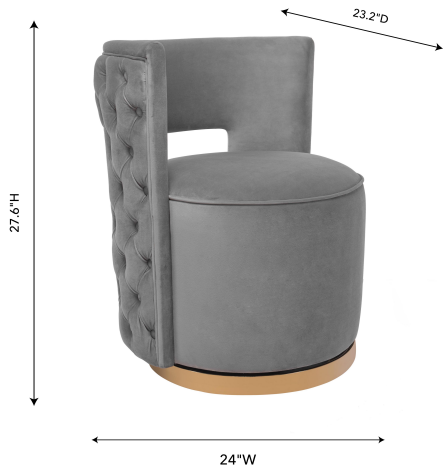

## Mimosa Grey Velvet Swivel Chair

\$689.00

## Description

As comfortable as it is beautiful, this stylish barrel chair offers a pop of color and glam. Lavish velvet upholstery and button tufting accentuate the elegant curves and craftsmanship, and its recessed gold base completes the look.

## Additional Information

|             |                        |
|-------------|------------------------|
| SKU         | STOVIII133             |
| Dimensions  | 24"w x 23.2"d x 27.6"h |
| Seat Depth  | 18.9"                  |
| Seat Height | 17.3"                  |
| Seat Width  | 19.7"                  |
| Arm Height  | 27.6"                  |