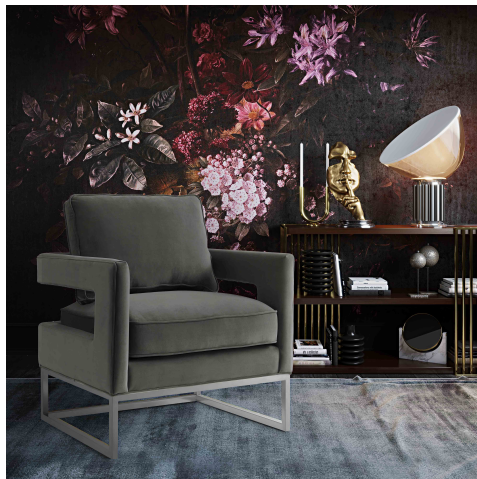

## Avery Grey Velvet Chair - Silver Frame

\$847.00

### Description

Inspired by our love for luxe, modern design the Avery chair radiates sophistication and grandeur. With a glossy silver finish and gorgeous curves, this chair is available in several sumptuous upholstery options. The Avery is a must-have for any room.

## Additional Information

SKU	STOV111147
Dimensions	33.5"w x 29"d x 35.5"h
Seat Depth	18.5"
Seat Height	20"
Seat Width	27"
Arm Height	26.2"
Leg Height	8.7"