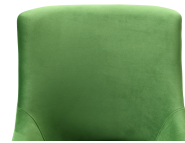

HONORMILL

NEED ASSISTANCE OR CUSTOM QUOTE? CALL: 212-560-5977 www.HONORMILL.com

Beatrix Green Office Swivel Chair

\$682.00

Description

Sit pretty in this sumptuous yet durable velvet chair. The Beatrix swivel chair dazzles as a desk chair or as an accent piece. Available in green, grey, black or navy with a fab gold swivel steel base. Prop it into any room for a luxe, glamour effect.

Additional Information

SKU	STOVIII169
Dimensions	26"w x 27.6"d x 35.5" - 37"h
Seat Depth	20.3"
Seat Height	20.6"
Seat Width	21.2"