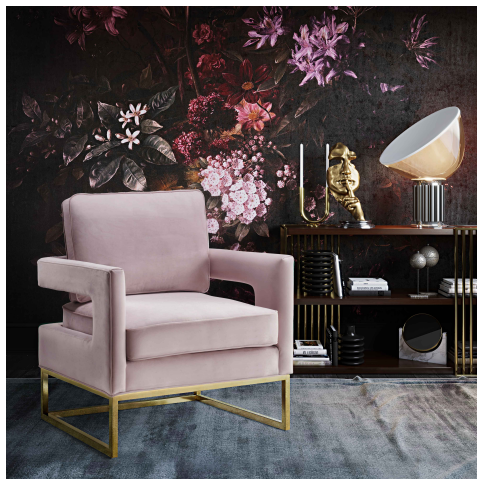

HONORMILL

NEED ASSISTANCE OR CUSTOM QUOTE? CALL: 212-560-5977 www.HONORMILL.com

Avery Blush Velvet Chair

\$847.00

Description

Inspired by our love for luxe, modern design the Avery chair radiates sophistication and grandeur. With a glossy gold finish and gorgeous curves, this chair is available in several sumptuous upholstery options. The Avery is a must-have for any room.

Additional Information

SKU	STOVIII227
Dimensions	33.5"w x 29"d x 35.5"h
Seat Depth	18.5"
Seat Height	21"
Seat Width	27"
Arm Height	26.2"
Leg Height	8.7"