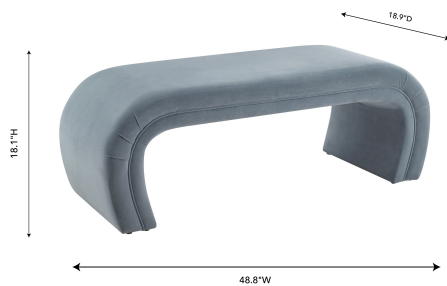

HONORMILL

NEED ASSISTANCE OR CUSTOM QUOTE? CALL: 212-560-5977 www.HONORMILL.com

Kenya Sea Blue Velvet Bench

\$635.00

Description

To say we're excited for the Kenya bench would be a major understatement. This modern waterfall-style bench is offered in several soft-hued velvets as well as a gilded leopard print for the bold. Regardless of which option you choose, the Kenya is sure to stand out.

Additional Information

SKU	STOV111354
Dimensions	48.8"w x 18.9"d x 18.1"h