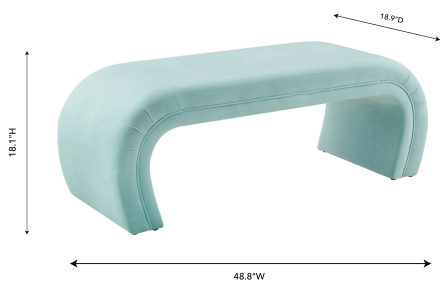

HONORMILL

NEED ASSISTANCE OR CUSTOM QUOTE? CALL: 212-560-5977 www.HONORMILL.com

Kenya Bright Blue Velvet Bench

\$635.00

Description

To say we're excited for the Kenya bench would be a major understatement. This modern waterfall-style bench is offered in several soft-hued velvets as well as a gilded leopard print for the bold. Regardless of which option you choose, the Kenya is sure to stand out.

Additional Information

SKU	STOV111355
Dimensions	48.8"w x 18.9"d x 18.1"h