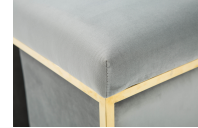

HONORMILL

NEED ASSISTANCE OR CUSTOM QUOTE? CALL: 212-560-5977 www.HONORMILL.com

Lila Tri Velvet Bench

\$739.00

Description

Add a touch of glam with the super functional and ultra chic bench set from Inspire Me Home Decor and TOV. The bench features soft velvet upholstery perched upon a gold structural base and the matching twin ottomans can conveniently be stored under the bench when space is limited.

Additional Information

SKU	STOV111371
Dimensions	bench: 40"w x 20.8"d x 21.3"h ottomans: 15.4"w x 15.4"d x 15.8"h
Seat Depth	bench
Seat Height	bench
Seat Width	bench