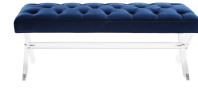

HONORMILL

NEED ASSISTANCE OR CUSTOM QUOTE? CALL: 212-560-5977 www.HONORMILL.com

Claira Navy Lucite Bench

\$633.00

Description

With the criss-cross of her glamorous lucite legs, our Claira bench is sure to leave a polished statement. Tapered and tufted detailing allow Claira to blend with any decor in almost any space, never going out of style.

Additional Information

SKU	STOVIII456
Dimensions	48.2"w x 18.1"d x 18.3"h
Seat Depth	18.1"
Seat Height	18.3"
Seat Width	48.2"