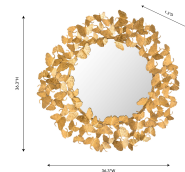

HONORMILL

NEED ASSISTANCE OR CUSTOM QUOTE? CALL: 212-560-5977 www.HONORMILL.com

Lyrical 36 Inch Mirror

\$433.00

Description

Framed by handcrafted butterflies, this whimsical mirror is more than just an accent piece. Each butterfly is hand hammered and designed and comes together to create a truly unique piece. Available in two sizes.

Additional Information

SKU	STOV111513
Dimensions	36.3"w x 1.3"d x 36.3"h