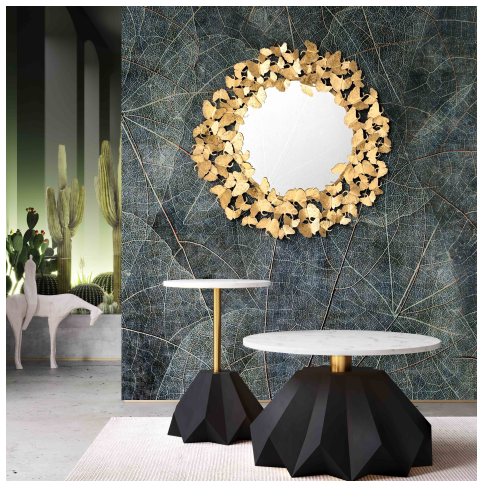

HONORMILL

NEED ASSISTANCE OR CUSTOM QUOTE? CALL: 212-560-5977 www.HONORMILL.com

Lyrical 36 Inch Mirror

\$433.00

Description

Framed by handcrafted butterflies, this whimsical mirror is more than just an accent piece. Each butterfly is hand hammered and designed and comes together to create a truly unique piece. Available in two sizes.

Additional Information

SKU	STOV111513
Dimensions	36.3"w x 1.3"d x 36.3"h