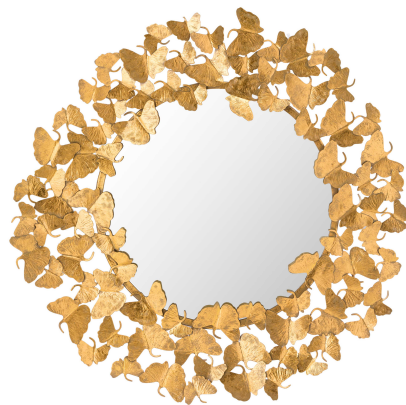

HONORMILL

NEED ASSISTANCE OR CUSTOM QUOTE? CALL: 212-560-5977 www.HONORMILL.com

Lyrical 36 Inch Mirror

\$433.00

Description

Framed by handcrafted butterflies, this whimsical mirror is more than just an accent piece. Each butterfly is hand hammered and designed and comes together to create a truly unique piece. Available in two sizes.

Additional Information

SKU	STOV111513
Dimensions	36.3"w x 1.3"d x 36.3"h