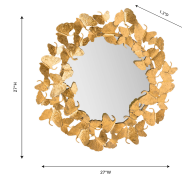

## Lyrical 27 Inch Mirror

\$324.00

## Additional Information

SKU	STOV111514
Dimensions	27"w x 1.3"d x 27"h