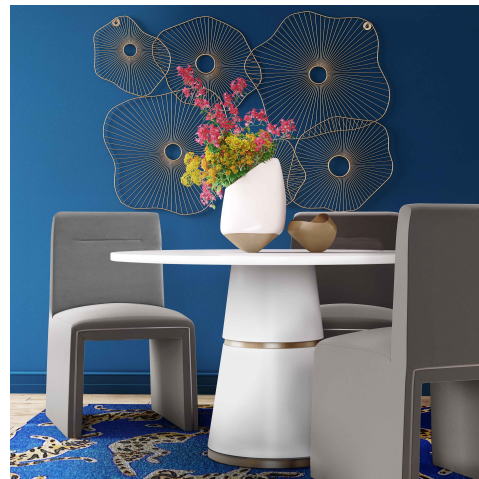

## Jaffa Grey Performance Velvet Dining Chair

\$537.00

### Description

Dining just became a whole lot more stylish and stress-free. The Jaffa chair boasts a sleek, modern design, and get this, it's stain-resistant too! Upholstered in performance velvet, it's available in multiple color options.

## Additional Information

SKU	STOV111559
Dimensions	19"w x 20.9"d x 32.7"h
Seat Depth	16.2"
Seat Height	17.9"
Seat Width	19"