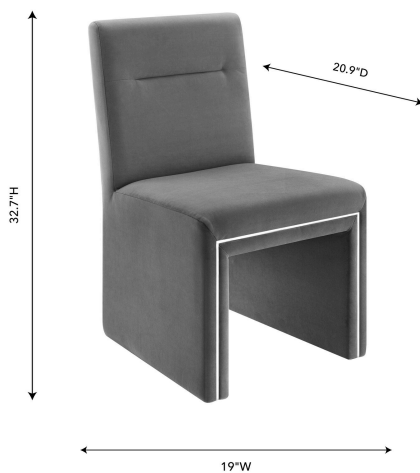

### Description

Dining just became a whole lot more stylish and stress-free. The Jaffa chair boasts a sleek, modern design, and get this, it's stain-resistant too! Upholstered in performance velvet, it's available in multiple color options.

## Additional Information

SKU	STOV111559
Dimensions	19"w x 20.9"d x 32.7"h
Seat Depth	16.2"
Seat Height	17.9"
Seat Width	19"