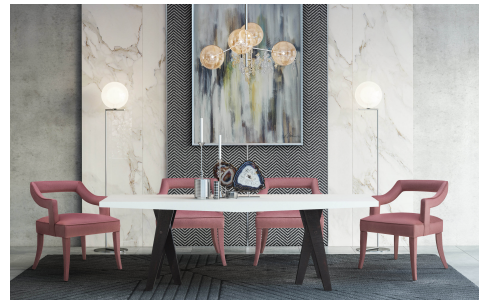

HONORMILL

NEED ASSISTANCE OR CUSTOM QUOTE? CALL: 212-560-5977 www.HONORMILL.com

Tiffany Pink Slub Velvet Chair

\$526.00

Description

Striking the perfect balance of sleek and chic, the Tiffany is a true crowd pleaser. Available sumptuous grey, navy and pink velvets and as a dining chair, counter stool, or bar stool options.

Additional Information

SKU	STOVIII625
Dimensions	22.4"w x 22.8"d x 30.5"h
Seat Depth	19.3"
Seat Height	19.7"
Seat Width	18"
Arm Height	24.6"
Leg Height	13.2"