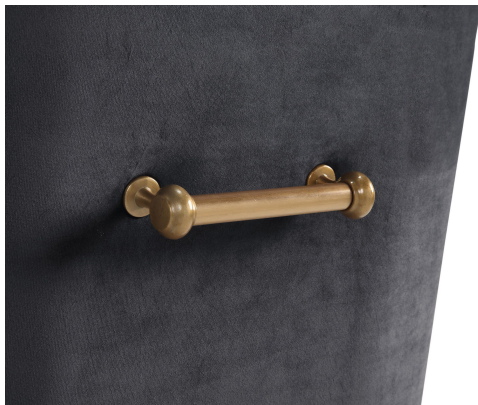

HONORMILL

NEED ASSISTANCE OR CUSTOM QUOTE? CALL: 212-560-5977 www.HONORMILL.com

Beatrix Grey Velvet Side Chair

\$505.00

Description

Sit pretty in this sumptuous yet durable velvet chair. The Beatrix dazzles as a dining chair or as an accent piece. Available in blush, green, grey or navy with fab gold stainless steel legs and a matching handle on the back. Prop it into any room for a luxe, glamour effect.

Additional Information

SKU	STOV111631
Dimensions	22"w x 24"d x 33.7"h
Seat Depth	17.5"
Seat Height	19.7"
Seat Width	17"
Arm Height	19"
Leg Height	13.4"