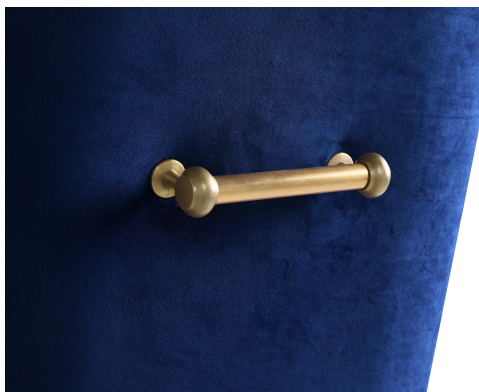

## Beatrix Navy Velvet Side Chair

\$505.00

## Description

Sit pretty in this sumptuous yet durable velvet chair. The Beatrix dazzles as a dining chair or as an accent piece. Available in blush, green, grey or navy with fab gold stainless steel legs and a matching handle on the back. Prop it into any room for a luxe, glamour effect.

## Additional Information

SKU	STOV111632
Dimensions	22"w x 24"d x 33.7"h
Seat Depth	17.5"
Seat Height	19.7"
Seat Width	17"
Arm Height	19"
Leg Height	13.4"