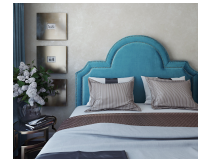

HONORMILL

NEED ASSISTANCE OR CUSTOM QUOTE? CALL: 212-560-5977 www.HONORMILL.com

Laylah Queen Headboard In Sea Blue Velvet

\$382.00

Description

Sloping silhouettes and blingy nailhead trim dazzle up a drab room without sacrificing space. The Laylah headboard packs an unobtrusive punch in any small room. This chic headboard will bring style to your guest room or master suite. Available in sea blue, grey or navy or pebbled velvet and twin through king size options.

Additional Information

SKU	STOV111672
Dimensions	61.8"w x 2.4"d x 58.7"h
Leg Height	24"