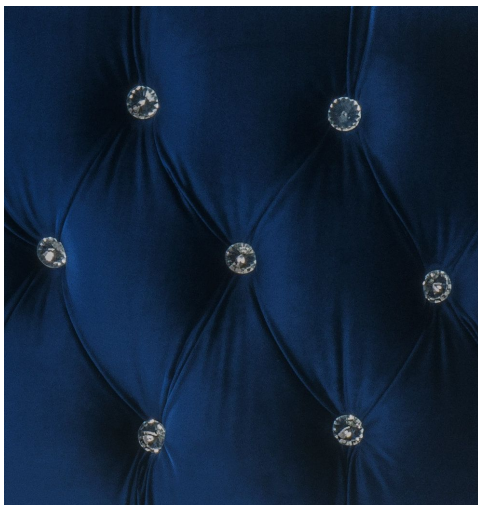

HONORMILL

NEED ASSISTANCE OR CUSTOM QUOTE? CALL: 212-560-5977 www.HONORMILL.com

Adina Navy Velvet Loveseat With Silver Legs

\$1,023.00

Description

Our all-glam, no-nonsense Adina loveseat dares to be different. Handmade with an amply crystal tufted back and perched upon tall curved silver stainless steel legs, this comfortable all velvet piece is sure to dazzle in any room.

Additional Information

SKU	STOVIII707
Dimensions	54.3"w x 26.2"d x 30.7"h
Seat Depth	19.9"
Seat Height	20"
Seat Width	44.5"
Arm Height	26.8"
Leg Height	14"