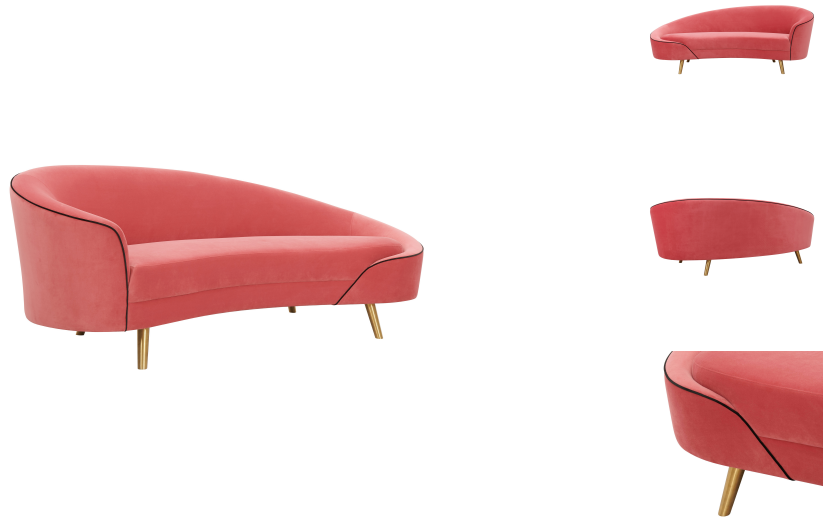

## Cleopatra Hot Pink Velvet Sofa

\$2,385.00

### Description

With its sloped edges and striking color, the Cleopatra sofa adds a burst of fresh style to your home. Its plush velvet upholstery, piped stitching and glamorous gold legs come together in perfect harmony to create this showstopper. Available in various deluxe color options.

### Additional Information

SKU	STOV111714
Dimensions	89.9"w x 41.3"d x 34.4"h
Seat Depth	24"
Seat Height	19.1"
Seat Width	72"
Arm Height	26"
Leg Height	7.1"