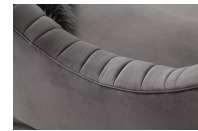

HONORMILL

NEED ASSISTANCE OR CUSTOM QUOTE? CALL: 212-560-5977 www.HONORMILL.com

Eva Grey Velvet Sofa

\$1,758.00

Description

Hollywood glam takes on a whole new meaning when the Eva collection makes its way into your home. We went all out on these statement pieces with intricate details, sloping silhouettes, with soft and sumptuous velvet upholstery. Each sofa includes matching faux sheepskin pillows and is available in blush or grey with matching accent chairs available.

Additional Information

SKU	STOVIII745
Dimensions	84.3"w x 35.4"d x 32.7"h
Seat Depth	24.4"
Seat Height	18.2"
Seat Width	64"
Arm Height	32.7"
Leg Height	6.7"