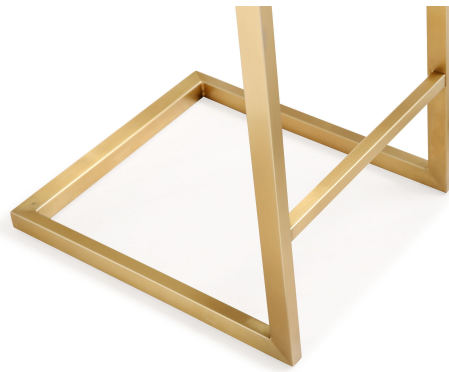

HONORMILL

NEED ASSISTANCE OR CUSTOM QUOTE? CALL: 212-560-5977 www.HONORMILL.com

Parma White Gold Steel Counter Stool (Set Of 2)

\$756.00

Description

Furnish your kitchen or bar area in contemporary style with the Parma counter stool. The gold solid stainless steel frame provides a sturdy base, while the plush seat and footrest ensure maximum comfort. The combination of angles and gentle curves gives this stool an eye-catching appearance, while the neutral color allows it to match well with any decor.

Additional Information

SKU	STOV111793
Dimensions	15.75"w x 20"d x 36.2"h
Seat Depth	15.15"
Seat Height	26"
Seat Width	15"