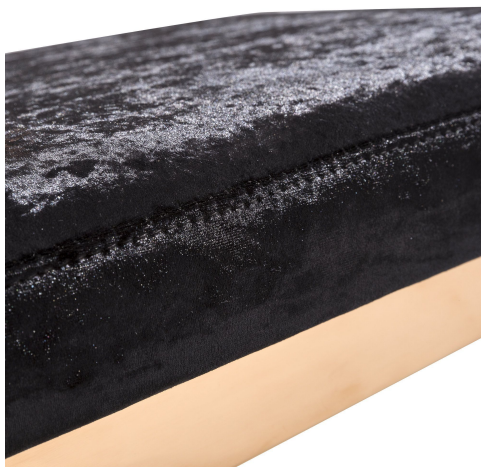

HONORMILL

NEED ASSISTANCE OR CUSTOM QUOTE? CALL: 212-560-5977 www.HONORMILL.com

Marquee Black Velvet Counter Stool

\$678.00

Description

The Marquee Collection can only be described as rose-gold glamour. Excite at the sight of the modern, sleek design. This stool features a comfortable velvet seat, a stainless steel base and is available in either counter or bar height options. Add these stools to your room for an undeniably stunning, glam effect.

Additional Information

SKU	STOV111817
Dimensions	19.75"w x 15.75"d x 31.5"h
Seat Depth	15.2"
Seat Height	26"
Seat Width	18.5"