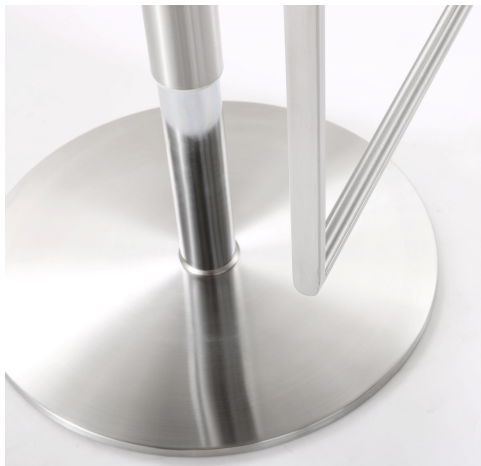

HONORMILL

NEED ASSISTANCE OR CUSTOM QUOTE? CALL: 212-560-5977 www.HONORMILL.com

Amalfi Grey Stainless Steel Adjustable Barstool

\$396.00

Description

Furnish your kitchen or bar area in contemporary style with the Amalfi stool from TOV. The solid stainless steel frame provides a sturdy base, while the plush seat and footrest ensure maximum comfort. The combination of angles and gentle curves gives this stool an eye-catching appearance, while the neutral color allows it to match well with any decor.

Additional Information

SKU	STOV111827
Dimensions	16.5"w x 17.7"d x (31.5"-41.15")h
Seat Depth	14"
Seat Height	22" - 32.25"
Seat Width	13.8"