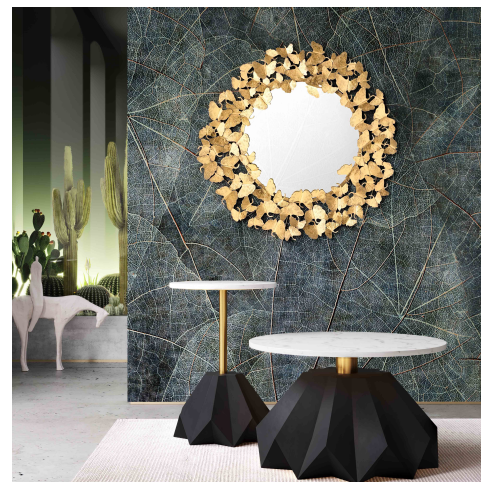

HONORMILL

NEED ASSISTANCE OR CUSTOM QUOTE? CALL: 212-560-5977 www.HONORMILL.com

Origami Coffee Table

\$913.00

Description

Drawing inspiration from Japanese art, the Origami table beautifully blends decorative style and geometric shapes with elegant white marble. Available in coffee or side table options, it's the perfect accent piece for any decor.

Additional Information

SKU	STOV111923
Dimensions	26"w x 26"d x 16"h