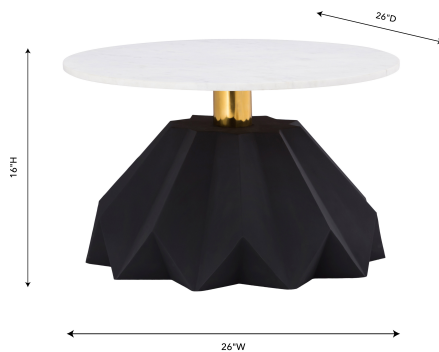

HONORMILL

NEED ASSISTANCE OR CUSTOM QUOTE? CALL: 212-560-5977 www.HONORMILL.com

Origami Coffee Table

\$913.00

Description

Drawing inspiration from Japanese art, the Origami table beautifully blends decorative style and geometric shapes with elegant white marble. Available in coffee or side table options, it's the perfect accent piece for any decor.

Additional Information

SKU	STOV111923
Dimensions	26"w x 26"d x 16"h