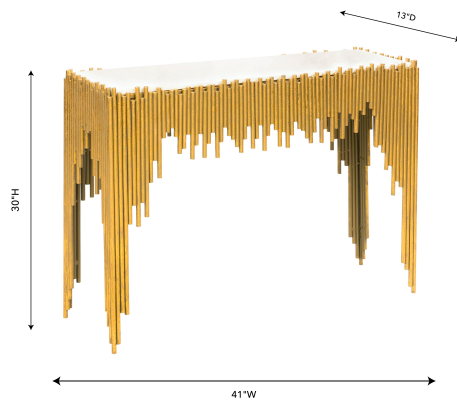

HONORMILL

NEED ASSISTANCE OR CUSTOM QUOTE? CALL: 212-560-5977 www.HONORMILL.com

Waterfall Console Table

\$1,408.00

Description

Brimming with luxury, this eye-catching table features a sculptural design reminiscent of a waterfall, beautifully complemented with a white marble top. As this is a handmade product,

slight variations are to be expected and may result in small gaps between the marble and frame. Available as a console, cocktail and side table.

Additional Information

SKU	STOV111925
Dimensions	41"w x 13"d x 30"h