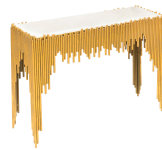

HONORMILL

NEED ASSISTANCE OR CUSTOM QUOTE? CALL: 212-560-5977 www.HONORMILL.com

Waterfall Console Table

\$1,408.00

Description

Brimming with luxury, this eye-catching table features a sculptural design reminiscent of a waterfall, beautifully complemented with a white marble top. As this is a handmade product,

slight variations are to be expected and may result in small gaps between the marble and frame. Available as a console, cocktail and side table.

Additional Information

SKU	STOV111925
Dimensions	41"w x 13"d x 30"h