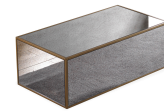

HONORMILL

NEED ASSISTANCE OR CUSTOM QUOTE? CALL: 212-560-5977 www.HONORMILL.com

Lana Mirrored Coffee Table

\$1,196.00

Description

Offering a look that's at once simple and bold, this clean-lined table features an antique mirrored surface bordered in brass. Designed in collaboration by TOV and Inspire Me Home, it's the perfect piece to add a modern edge to your space.

Additional Information

SKU	STOV111927
Dimensions	43w" x 23"d x 17.5"h