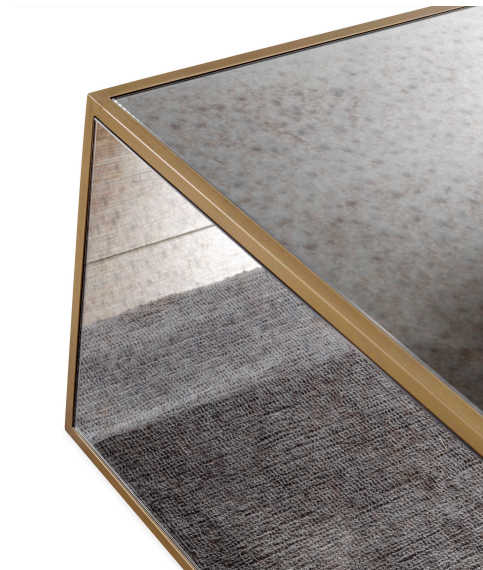

HONORMILL

NEED ASSISTANCE OR CUSTOM QUOTE? CALL: 212-560-5977 www.HONORMILL.com

Lana Mirrored Coffee Table

\$1,196.00

Description

Offering a look that's at once simple and bold, this clean-lined table features an antique mirrored surface bordered in brass. Designed in collaboration by TOV and Inspire Me Home, it's the perfect piece to add a modern edge to your space.

Additional Information

SKU	STOV111927
Dimensions	43w" x 23"d x 17.5"h