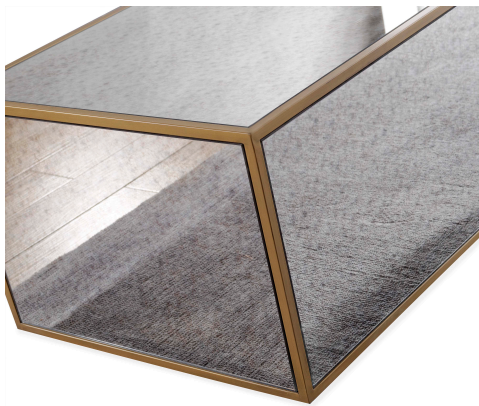

HONORMILL

NEED ASSISTANCE OR CUSTOM QUOTE? CALL: 212-560-5977 www.HONORMILL.com

Lana Mirrored Coffee Table

\$1,196.00

Description

Offering a look that's at once simple and bold, this clean-lined table features an antique mirrored surface bordered in brass. Designed in collaboration by TOV and Inspire Me Home, it's the perfect piece to add a modern edge to your space.

Additional Information

SKU	STOV111927
Dimensions	43w" x 23"d x 17.5"h