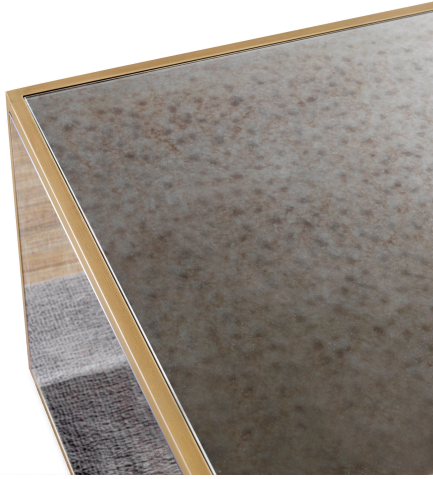

HONORMILL

NEED ASSISTANCE OR CUSTOM QUOTE? CALL: 212-560-5977 www.HONORMILL.com

Lana Mirrored Coffee Table

\$1,196.00

Description

Offering a look that's at once simple and bold, this clean-lined table features an antique mirrored surface bordered in brass. Designed in collaboration by TOV and Inspire Me Home, it's the perfect piece to add a modern edge to your space.

Additional Information

SKU	STOV111927
Dimensions	43w" x 23"d x 17.5"h