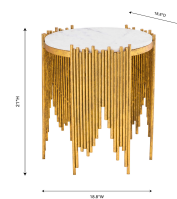

HONORMILL

NEED ASSISTANCE OR CUSTOM QUOTE? CALL: 212-560-5977 www.HONORMILL.com

Waterfall Side Table

\$668.00

Description

Brimming with luxury, this eye-catching table features a sculptural design reminiscent of a waterfall, beautifully complemented with a white marble top. As this is a handmade product, slight variations are to be expected and may result in small gaps between the marble and frame. Available as a console, cocktail and side table.

Additional Information

SKU	STOV111932
Dimensions	18.8\"w x 18.8\"d x 21\"h