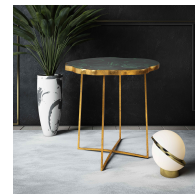

HONORMILL

NEED ASSISTANCE OR CUSTOM QUOTE? CALL: 212-560-5977 www.HONORMILL.com

Lily Agate Side Table

\$327.00

Description

Perched upon a structural base, the Lily's beautifully unique agate enamel top is perfectly complemented by its gleaming gold finish. No two table are exactly alike.

Additional Information

SKU	STOVIII963
Dimensions	16"w x 18"d x 17"h