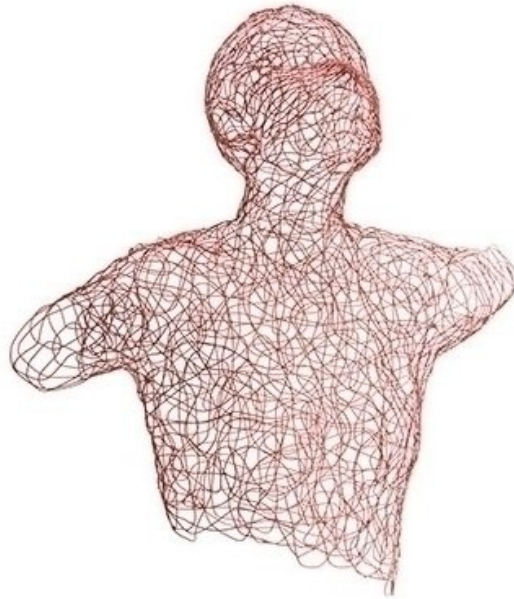

HONORMILL

NEED ASSISTANCE OR CUSTOM QUOTE? CALL: 212-560-5977 www.HONORMILL.com

Crazy Wire Half Body

\$361.00

Description

The Phillips figurative sculpture collection weaves the human form to life from wire, as a modern artistic abstract. Its form creates an intriguing and eye catching accent piece for any environment.

Additional Information

SKU	S125200
Dimensions	22 x 8 x 20"h
Designer Brand	HONORMILL