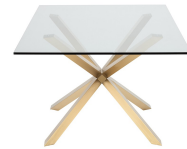

HONORMILL

NEED ASSISTANCE OR CUSTOM QUOTE? CALL: 212-560-5977 www.HONORMILL.com

Couture Dining Table - Glass

\$4,138.42

Description

The Couture dining table is an inspired example of bold contemporary design pairing brilliant brushed gold stainless steel with clear tempered glass. The Couture's appeal lies in contrasts, the union of a dynamic steel frame with a sober handsome glass table top, the result striking.

Additional Information

SKU	SNVO111182
Dimensions	78.8" x 39.5" x 29.5"
Product Details	clear tempered glass top, brushed gold base
Distance Between Legs Length	49.8"
Distance Between Legs Width	31.5"
Color Selection	Glass