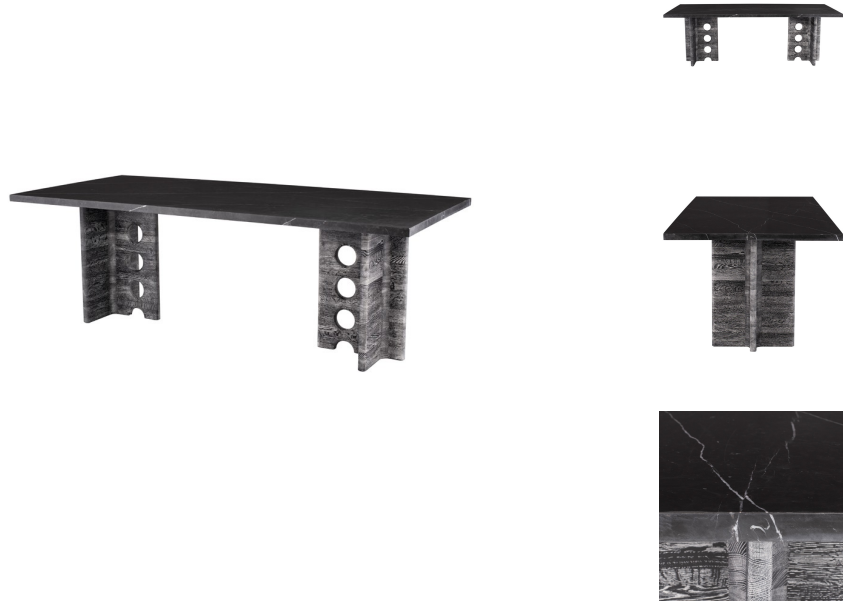

HONORMILL

NEED ASSISTANCE OR CUSTOM QUOTE? CALL: 212-560-5977 www.HONORMILL.com

Foundary Dining Table - Black

\$10,032.14

Description

District Eight's Foundry table features a solid oak base with two configurations based upon your preferred chair width. Each leg is also hollowed to facilitate wiring if used as a meeting table or desk. The table top is available in either solid oak or two choices of marble.

Additional Information

SKU	SNVO111207
Dimensions	102.5" x 39.5" x 29.5"
Product Details	black marble top, cerused oak base
Distance Between Legs Length	55.3"
Color Selection	Black