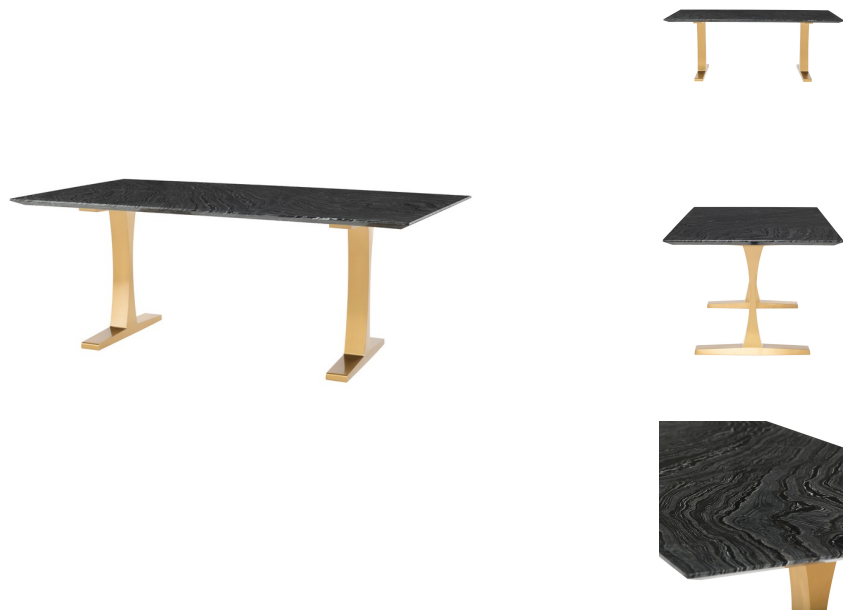

HONORMILL

NEED ASSISTANCE OR CUSTOM QUOTE? CALL: 212-560-5977 www.HONORMILL.com

Toulouse Dining Table - Black Wood Vein

\$5,878.42

Description

A study in contrasts, the oak and steel Toulouse dining table is both commanding and gracious. Brilliant beam legs in stainless steel anchor the Toulouse and support an expansive solid oak table top.

Additional Information

SKU	SNVO111312
Dimensions	78.8" x 39.5" x 29.8"
Product Details	black wood vein marble top, brushed stainless steel legs
Distance Between Legs Length	48"
Distance Between Legs Width	23.5"
Color Selection	Black Wood Vein