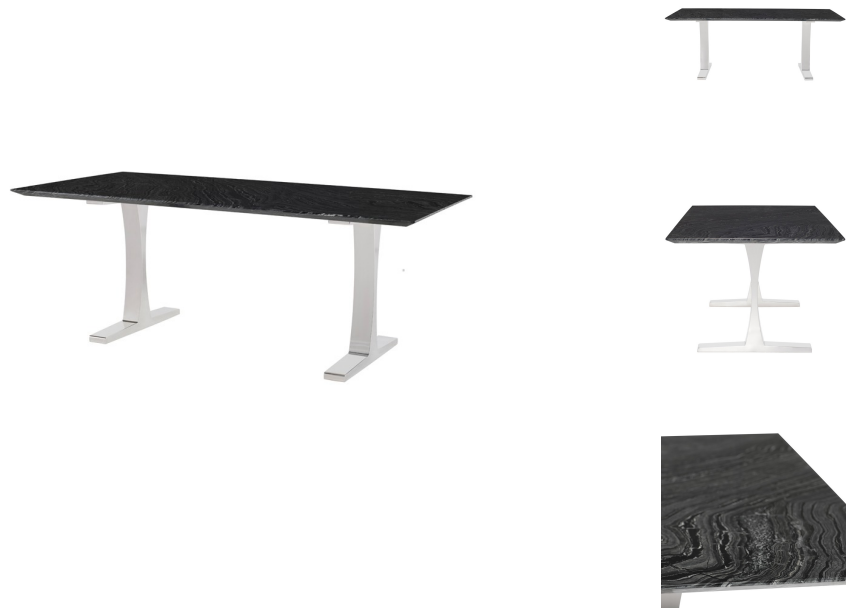

HONORMILL

NEED ASSISTANCE OR CUSTOM QUOTE? CALL: 212-560-5977 www.HONORMILL.com

Toulouse Dining Table - Black Wood Vein

\$5,444.11

Description

A study in contrasts, the oak and steel Toulouse dining table is both commanding and gracious. Brilliant beam legs in stainless steel anchor the Toulouse and support an expansive solid oak table top.

Additional Information

SKU	SNVO111314
Dimensions	78.8" x 39.5" x 29.8"
Product Details	black wood vein marble top, polished stainless steel legs
Distance Between Legs Length	48"
Distance Between Legs Width	23.5"
Color Selection	Black Wood Vein