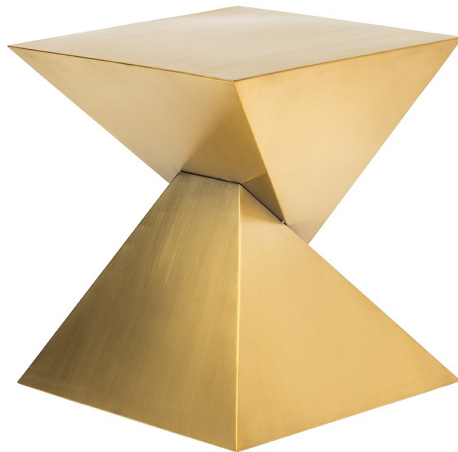

HONORMILL

NEED ASSISTANCE OR CUSTOM QUOTE? CALL: 212-560-5977 www.HONORMILL.com

Giza Steel Side Table - Gold

\$1,332.14

Description

An inspired union of form and function, the strikingly sculptural Giza side table features an intriguing double pyramid design. The Giza is compelling, balanced and elegant.

Additional Information

SKU	SNVO111417
Dimensions	17.8" x 17.8" x 19.8"
Product Details	brushed gold stainless steel top, brushed gold base
Color Selection	Gold