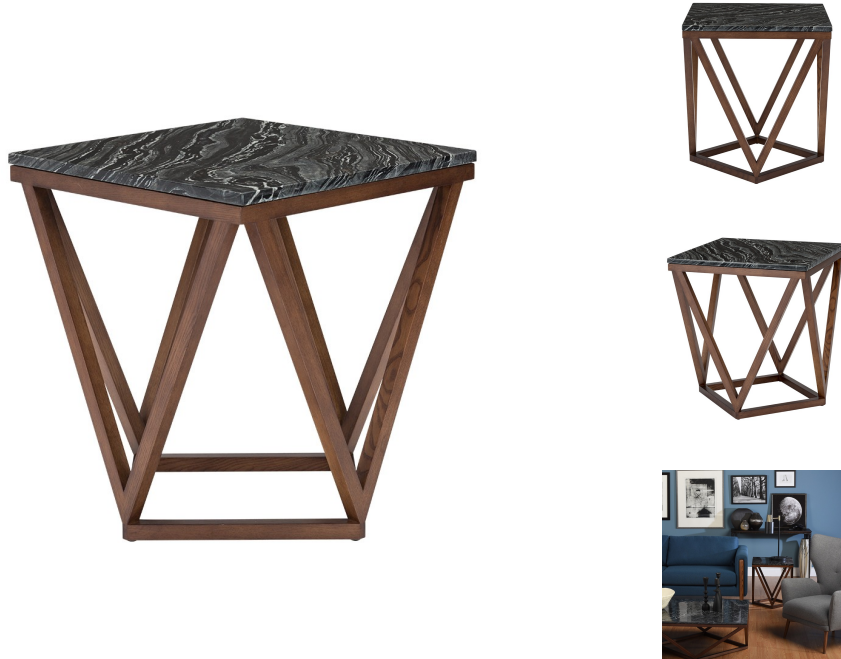

HONORMILL

NEED ASSISTANCE OR CUSTOM QUOTE? CALL: 212-560-5977 www.HONORMILL.com

Jasmine Side Table - Black Wood Vein

\$1,223.57

Description

The Jasmine side table is notable both for its innovative design and structural grace. A solid marble tabletop rests on a delicate framework of squares and triangles constructed in solid American Ash stained Walnut, inspiring a sense of lightness and refinement.

Additional Information

SKU	SNVO111458
Dimensions	19.8" x 19.8" x 21.8"
Product Details	black wood vein marble top, walnut stained ash base
Distance Between Legs Length	14"
Distance Between Legs Width	14"
Color Selection	Black Wood Vein