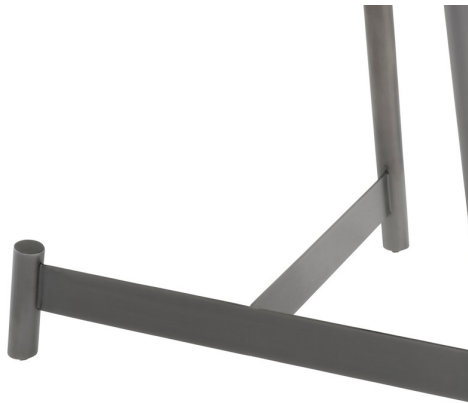

HONORMILL

NEED ASSISTANCE OR CUSTOM QUOTE? CALL: 212-560-5977 www.HONORMILL.com

Landon Side Table - Graphite

\$1,176.24

Description

The singular Landon side table is graceful and precise in its form. Brushed graphite legs intersect allowing for two integrated table tops, side table and coffee table to nest side by side. The motif is emblematic of innovative, creative design.

Additional Information

SKU	SNVO111466
Dimensions	23.8" x 23.8" x 21"
Product Details	brushed graphite table
Distance Between Legs Length	18.5"
Distance Between Legs Width	15"
Color Selection	Graphite