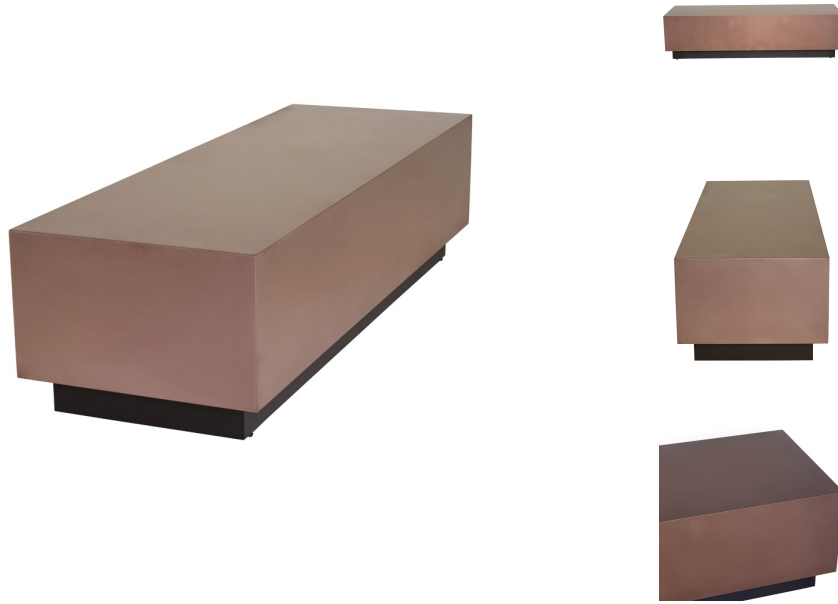

HONORMILL

NEED ASSISTANCE OR CUSTOM QUOTE? CALL: 212-560-5977 www.HONORMILL.com

Asher Coffee Table - Copper

\$2,153.42

Description

The Asher coffee table is notable for its classic modernist iconography. An unadorned brushed copper stainless-steel rectangle rests on a recessed blackened stainless-steel frame, the base gracefully elevating the minimalist cube table top. Surprisingly simple in its execution the Asher presents a natural beauty and serenity of form.

Additional Information

SKU	SNVO111585
Dimensions	58" x 20" x 15"
Product Details	x brushed copper top, matte black base
Color Selection	Copper