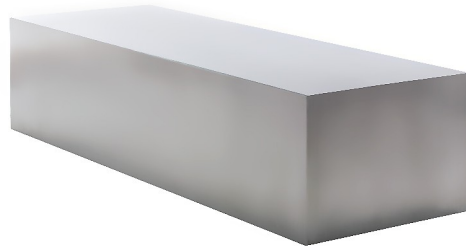

HONORMILL

NEED ASSISTANCE OR CUSTOM QUOTE? CALL: 212-560-5977 www.HONORMILL.com

Athens Coffee Table - Silver

\$1.40

Description

The Athens coffee table embodies modernism in its purest form. Crafted solely in brushed stainless steel, the rectangular, cubed Athens is as singular as it is bold.

Additional Information

| | |
|-----------------|-----------------------------|
| SKU | SNVO111587 |
| Dimensions | 58" x 20" x 14" |
| Product Details | brushed stainless steel top |
| Color Selection | Silver |