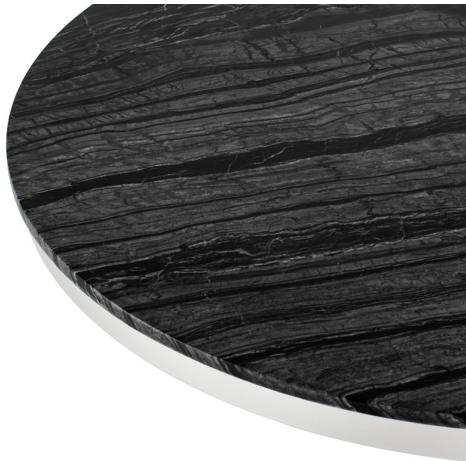

## Aurora Coffee Table - Black Wood Vein

\$2,612.78

### Description

The Aurora coffee table is classic contemporary elegance with a luminous 1 inch black wood vein marble top and polished stainless steel frame. The simple open cross brace design articulates refinement and elegance echoed by the luxury of black marble.

## Additional Information

SKU	SNVO111590
Dimensions	41.5" x 41.5" x 16"
Product Details	black wood vein marble top, polished stainless steel base
Distance Between Legs Length	20.5"
Distance Between Legs Width	20.5"
Color Selection	Black Wood Vein