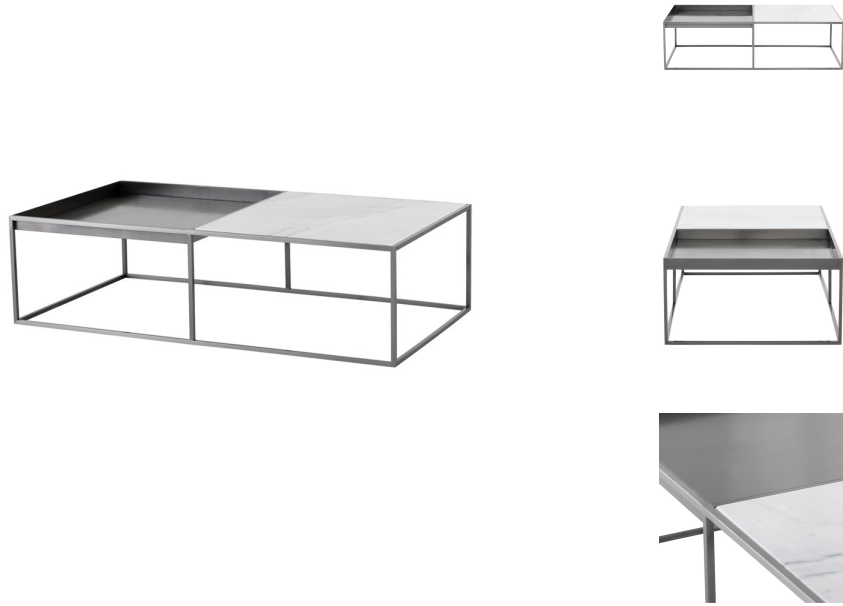

## Corbett Coffee Table - White

\$1,998.91

### Description

The Corbett coffee table employs minimalist design to great effect embracing mixed materials. A delicate frame crafted in polished steel supports a matching square basin connected to an inlaid solid marble surface. Contrast and functionality distinguish this smart geometric design.

### Additional Information

SKU	SNVO111605
Dimensions	55.3" x 30" x 15"
Product Details	white marble top, brushed stainless steel base
Distance Between Legs Length	55"
Distance Between Legs Width	29.8"
Color Selection	White