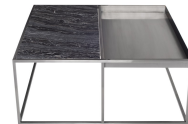

HONORMILL

NEED ASSISTANCE OR CUSTOM QUOTE? CALL: 212-560-5977 www.HONORMILL.com

Corbett Coffee Table - Black Wood Vein

\$1,952.98

Description

The Corbett coffee table employs minimalist design to great effect embracing mixed materials. A delicate frame crafted in polished steel supports a matching rectangular basin connected to an inlaid solid marble surface. Contrast and functionality distinguish this smart geometric design.

Additional Information

SKU	SNVO11610
Dimensions	36" x 36" x 15"
Product Details	black wood vein marble top, brushed stainless steel base
Distance Between Legs Length	35.8"
Distance Between Legs Width	35.8"
Color Selection	Black Wood Vein