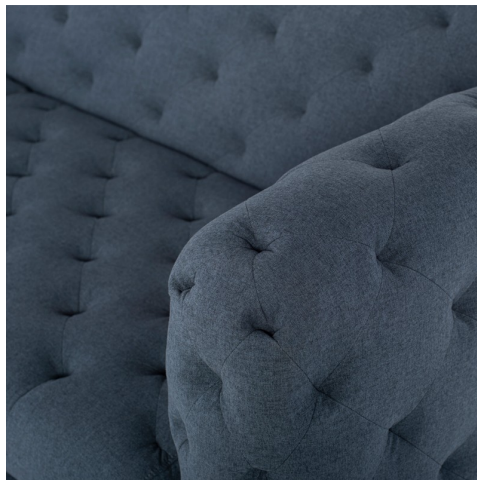

HONORMILL

NEED ASSISTANCE OR CUSTOM QUOTE? CALL: 212-560-5977 www.HONORMILL.com

Tufty Sofa - Night Blue

\$3,389.52

Description

Sophisticated decadence. The Tufty sofa features impeccable tufting throughout, rich valour and relaxed deep seating, presenting opulent, elegant comfort.

Additional Information

| | |
|-----------------|---|
| SKU | SNVO111830 |
| Dimensions | 93.3" x 37" x 30.8" |
| Product Details | night blue seat, matte black steel legs |
| Armrest Height | 30.8" |
| Seatback Height | 13" |
| Seat Depth | 24.8" |
| Seat Height | 18.3" |
| Color Selection | Night Blue |