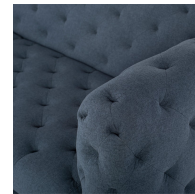

HONORMILL

NEED ASSISTANCE OR CUSTOM QUOTE? CALL: 212-560-5977 www.HONORMILL.com

Tufty Sofa - Night Blue

\$3,389.52

Description

Sophisticated decadence. The Tufty sofa features impeccable tufting throughout, rich valour and relaxed deep seating, presenting opulent, elegant comfort.

Additional Information

| | |
|-----------------|---|
| SKU | SNVO111830 |
| Dimensions | 93.3" x 37" x 30.8" |
| Product Details | night blue seat, matte black steel legs |
| Armrest Height | 30.8" |
| Seatback Height | 13" |
| Seat Depth | 24.8" |
| Seat Height | 18.3" |
| Color Selection | Night Blue |