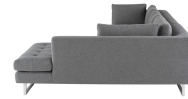

## Janis Sectional - Shale Grey

\$5,110.03

### Description

A brilliant, efficient solution for tight spaces and dead corners, the elegant contemporary Janis sectional sofa may also be used to divide and define areas of a large living room. Brushed-stainless legs support broad plush tufted seating for up to seven adults. Available in left- and right-hand-facing configurations.

## Additional Information

SKU	SNVO111982
Dimensions	104.8" x 79.3" x 29"
Product Details	shale grey fabric seat, brushed stainless steel legs
Armrest Height	27.3"
Seatback Height	11.8"
Seat Depth	20"
Seat Height	17.8"
Color Selection	Shale Grey