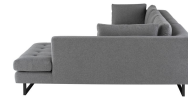

HONORMILL

NEED ASSISTANCE OR CUSTOM QUOTE? CALL: 212-560-5977 www.HONORMILL.com

Janis Sectional - Shale Grey

\$5,110.03

Description

A brilliant, efficient solution for an elegant contemporary space, the Janis sectional sofa is great for defining space. Available in left- and right-hand-facing configurations.

Additional Information

SKU	SNVO111983
Dimensions	104.8" x 79.3" x 29"
Product Details	shale grey seat, matte black steel legs
Armrest Height	27.3"
Seatback Height	11.8"
Seat Depth	20"
Seat Height	17.8"
Color Selection	Shale Grey