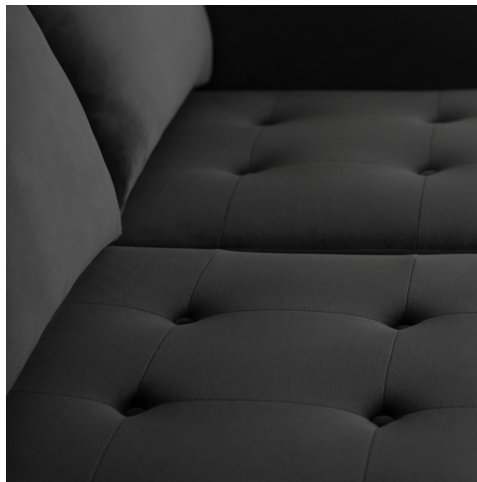

## Matthew Sectional - Shadow Grey

\$4,731.41

### Description

A smart minimalist contemporary design, the Matthew is defined by broad deep seating, elegant tufting and brushed steel legs.

## Additional Information

SKU	SNVO111993
Dimensions	93.8" x 65" x 31.3"
Product Details	shadow grey fabric seat, brushed stainless steel legs
Armrest Height	27.5"
Seatback Height	11"
Seat Depth	28"
Seat Height	17.3"
Color Selection	Shadow Grey