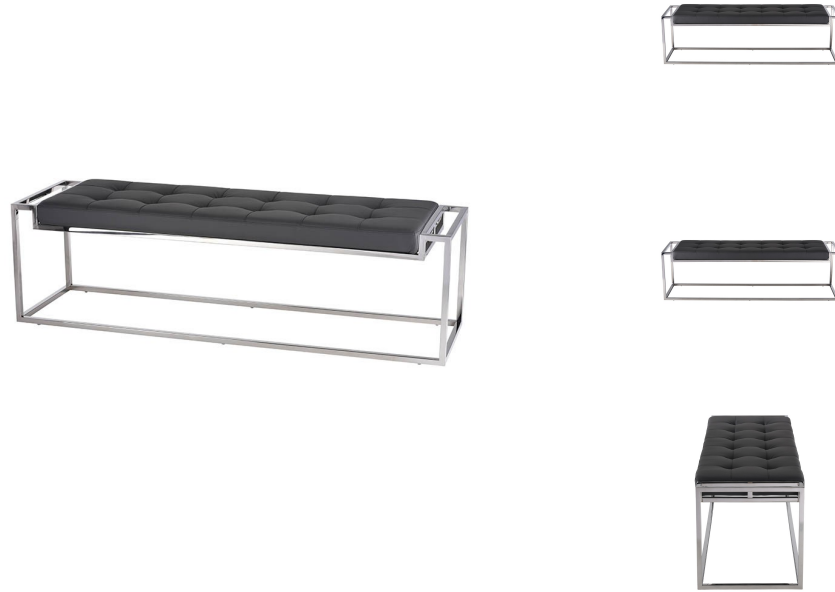

HONORMILL

NEED ASSISTANCE OR CUSTOM QUOTE? CALL: 212-560-5977 www.HONORMILL.com

Step Bench - Grey

\$1,332.14

Description

From our Modern collection, the Step occasional bench features a metal frame cradling a plushly padded seat. Side rails add detail without clutter.

Additional Information

SKU	SNVO112701
Dimensions	60" x 17" x 17.8"
Product Details	grey naugahyde seat, polished stainless steel base
Seat Depth	17"
Bench Top Thickness	3.3"
Seat Height Highest Point	17.8"
Color Selection	Grey