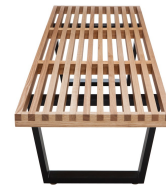

### Description

Notable for its finely crafted solid ash ribbing supported by black beech wood legs, the 72 inch Tao bench embodies a simple aesthetic defined by elegance.

### Additional Information

SKU	SNVO112703
Dimensions	72" x 18.5" x 14.5"
Product Details	raw ash seat, black ash legs
Seat Depth	18.5"
Bench Top Thickness	2"
Seat Height Highest Point	14.5"
Color Selection	Raw Ash