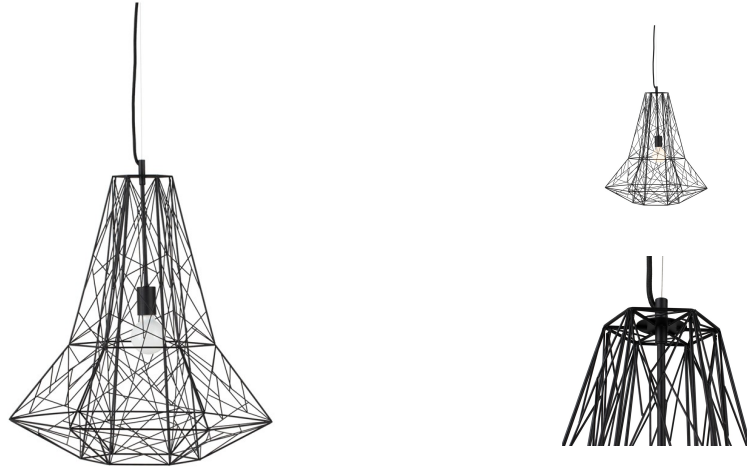

### Description

The Apollo pendant presents a unique profile which creates a delicate but complex symmetry. The geometric frame creates a bold and dramatic statement with light and shadows.

### Additional Information

SKU	SNVO112828
Dimensions	23.8" x 23.8" x 126.8"
Product Details	matte black fixture
Bulbs Included	no
Total Max Wattage	150w
Wattage Per Bulb	150w
Color Selection	Black
Bulb Type	e26"