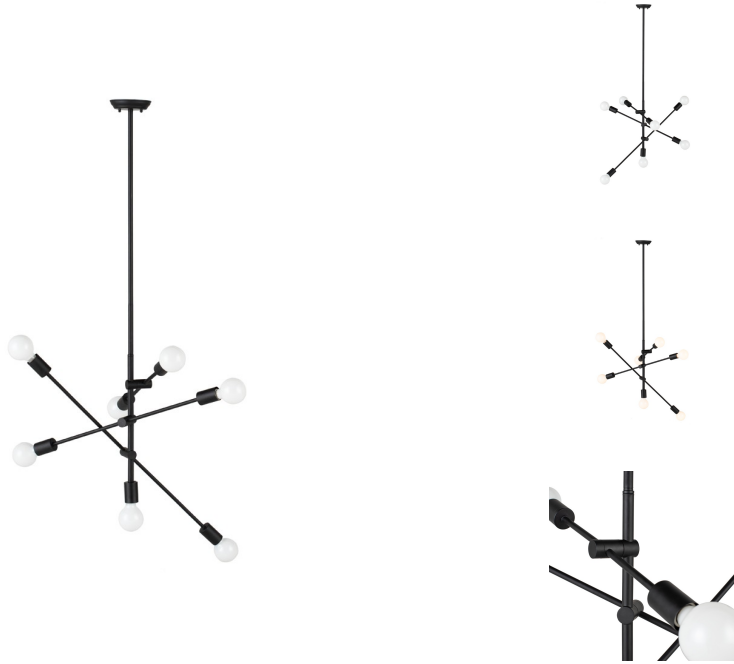

HONORMILL

NEED ASSISTANCE OR CUSTOM QUOTE? CALL: 212-560-5977 www.HONORMILL.com

Byron Pendant - Black

\$754.46

Description

The remarkably understated and yet compellingly dynamic matte black Byron pendant features 3 adjustable arms with 7 light fixtures, and a tall, narrow stem.

Additional Information

SKU	SNVO112856
Dimensions	34" x 34" x 19"
Product Details	matte black fixture, matte black steel body
Bulbs Included	no
Total Max Wattage	420w
Wattage Per Bulb	60w
Color Selection	Black
Bulb Type	e26"